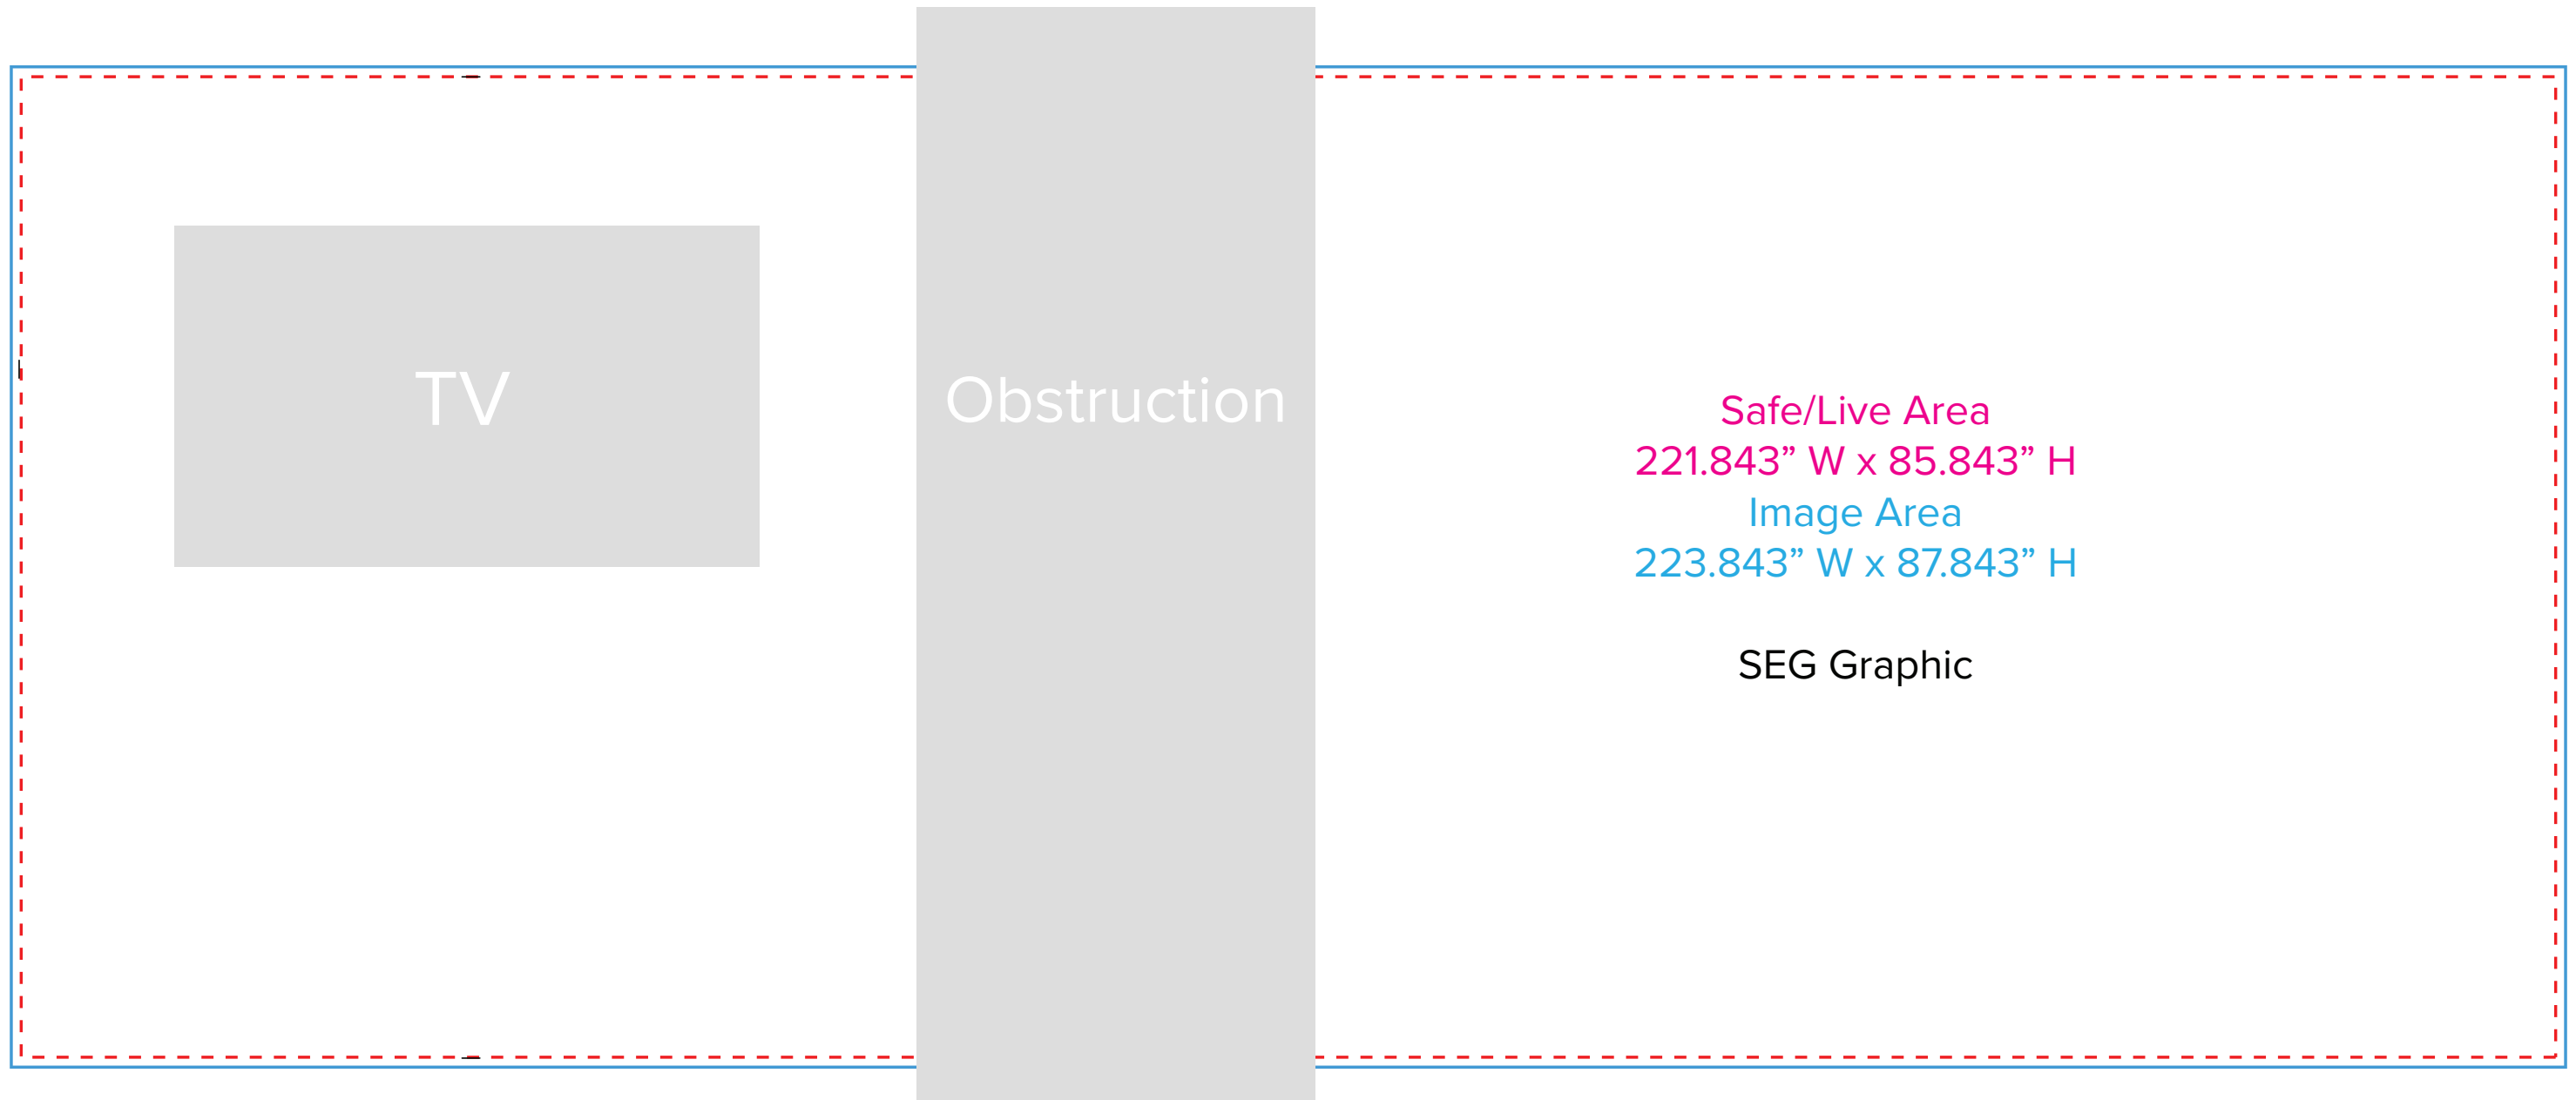

Graphic Template  
10 x 20 Inline Exhibit  
Backwall with Flat, Rectangular Panel – SEG Fabric Graphic

NOTE: All Raster Art (jpg, tiff,psd, png, etc.) must be at least 100 dpi at print size.  
Standard kits are often customized. Please check with Customer Service to ensure that this template matches your specific job.

Graphic Template  
Wireless Charging Coffee/Bistro Table  
Direct Print Vinyl Graphic

NOTE: All Raster Art (jpg, tiff,psd, png, etc.) must be at least 100 dpi at print size.

Standard kits are often customized. Please check with Customer Service to ensure that this template matches your specific job.