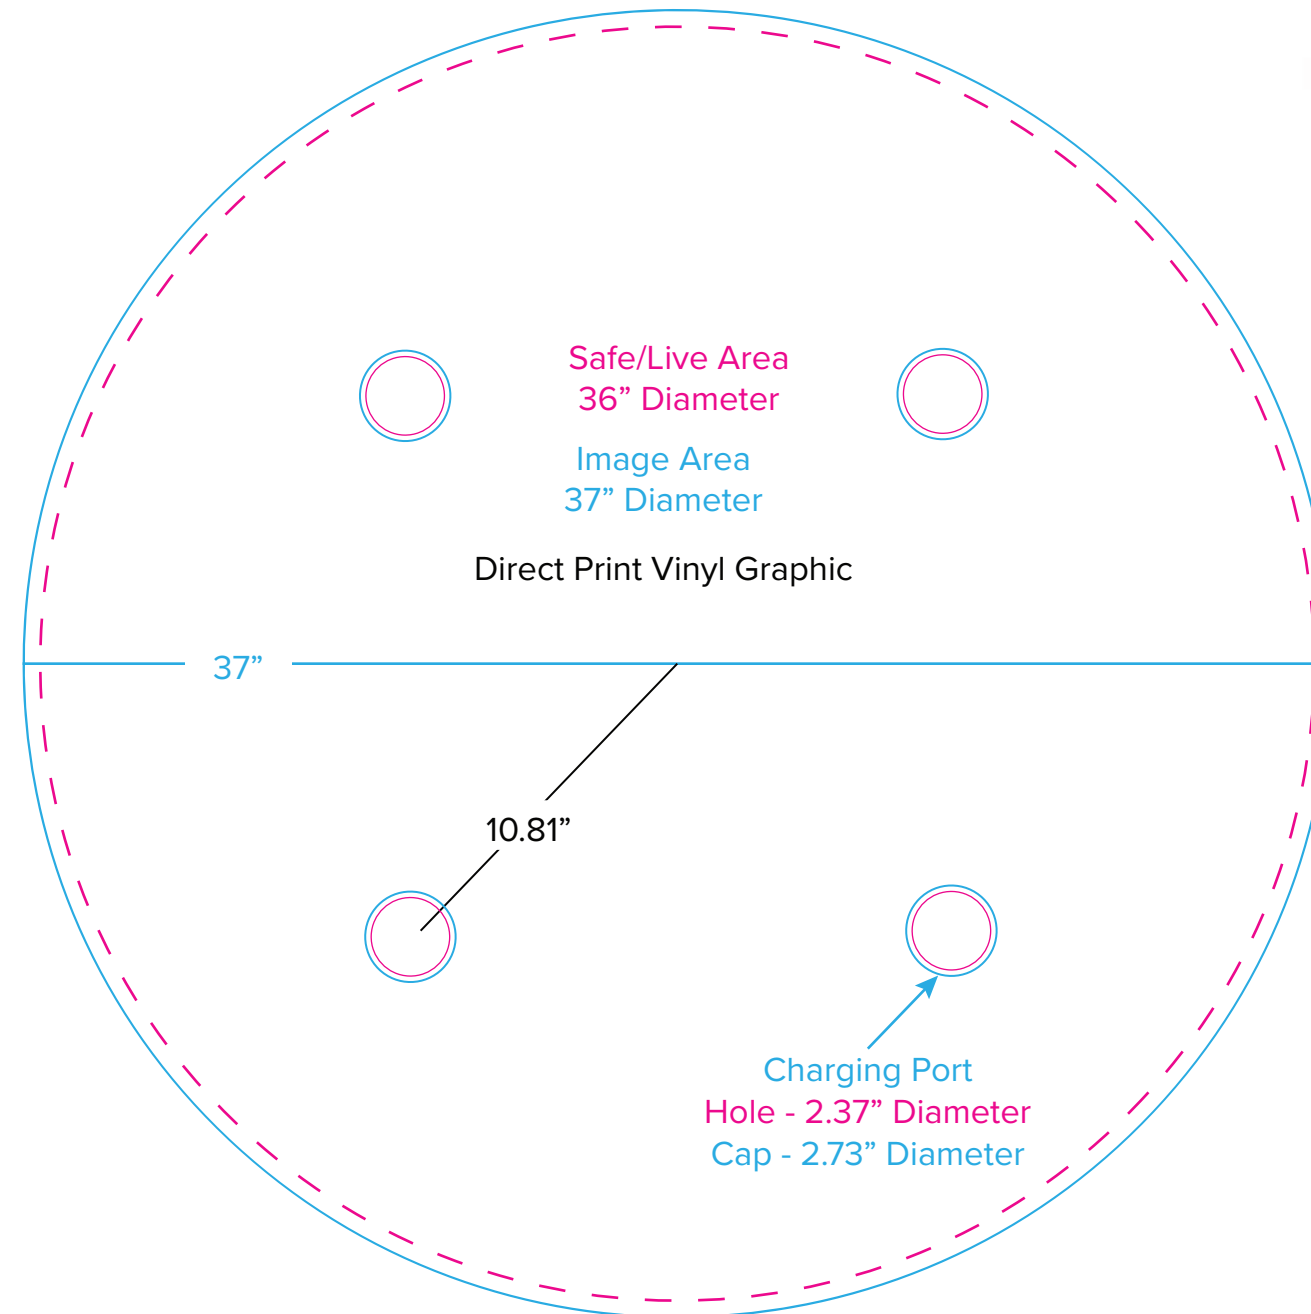

Graphic Template  
10 x 20 Inline Exhibit  
Backwall with Flat, Rectangular Panel – SEG Fabric Graphic

NOTE: All Raster Art (jpg, tiff,psd, png, etc.) must be at least 100 dpi at print size.  
Standard kits are often customized. Please check with Customer Service to ensure that this template matches your specific job.

Graphic Template  
Wireless Charging Coffee/Bistro Table  
Direct Print Vinyl Graphic

NOTE: All Raster Art (jpg, tiff,psd, png, etc.) must be at least 100 dpi at print size.

Standard kits are often customized. Please check with Customer Service to ensure that this template matches your specific job.