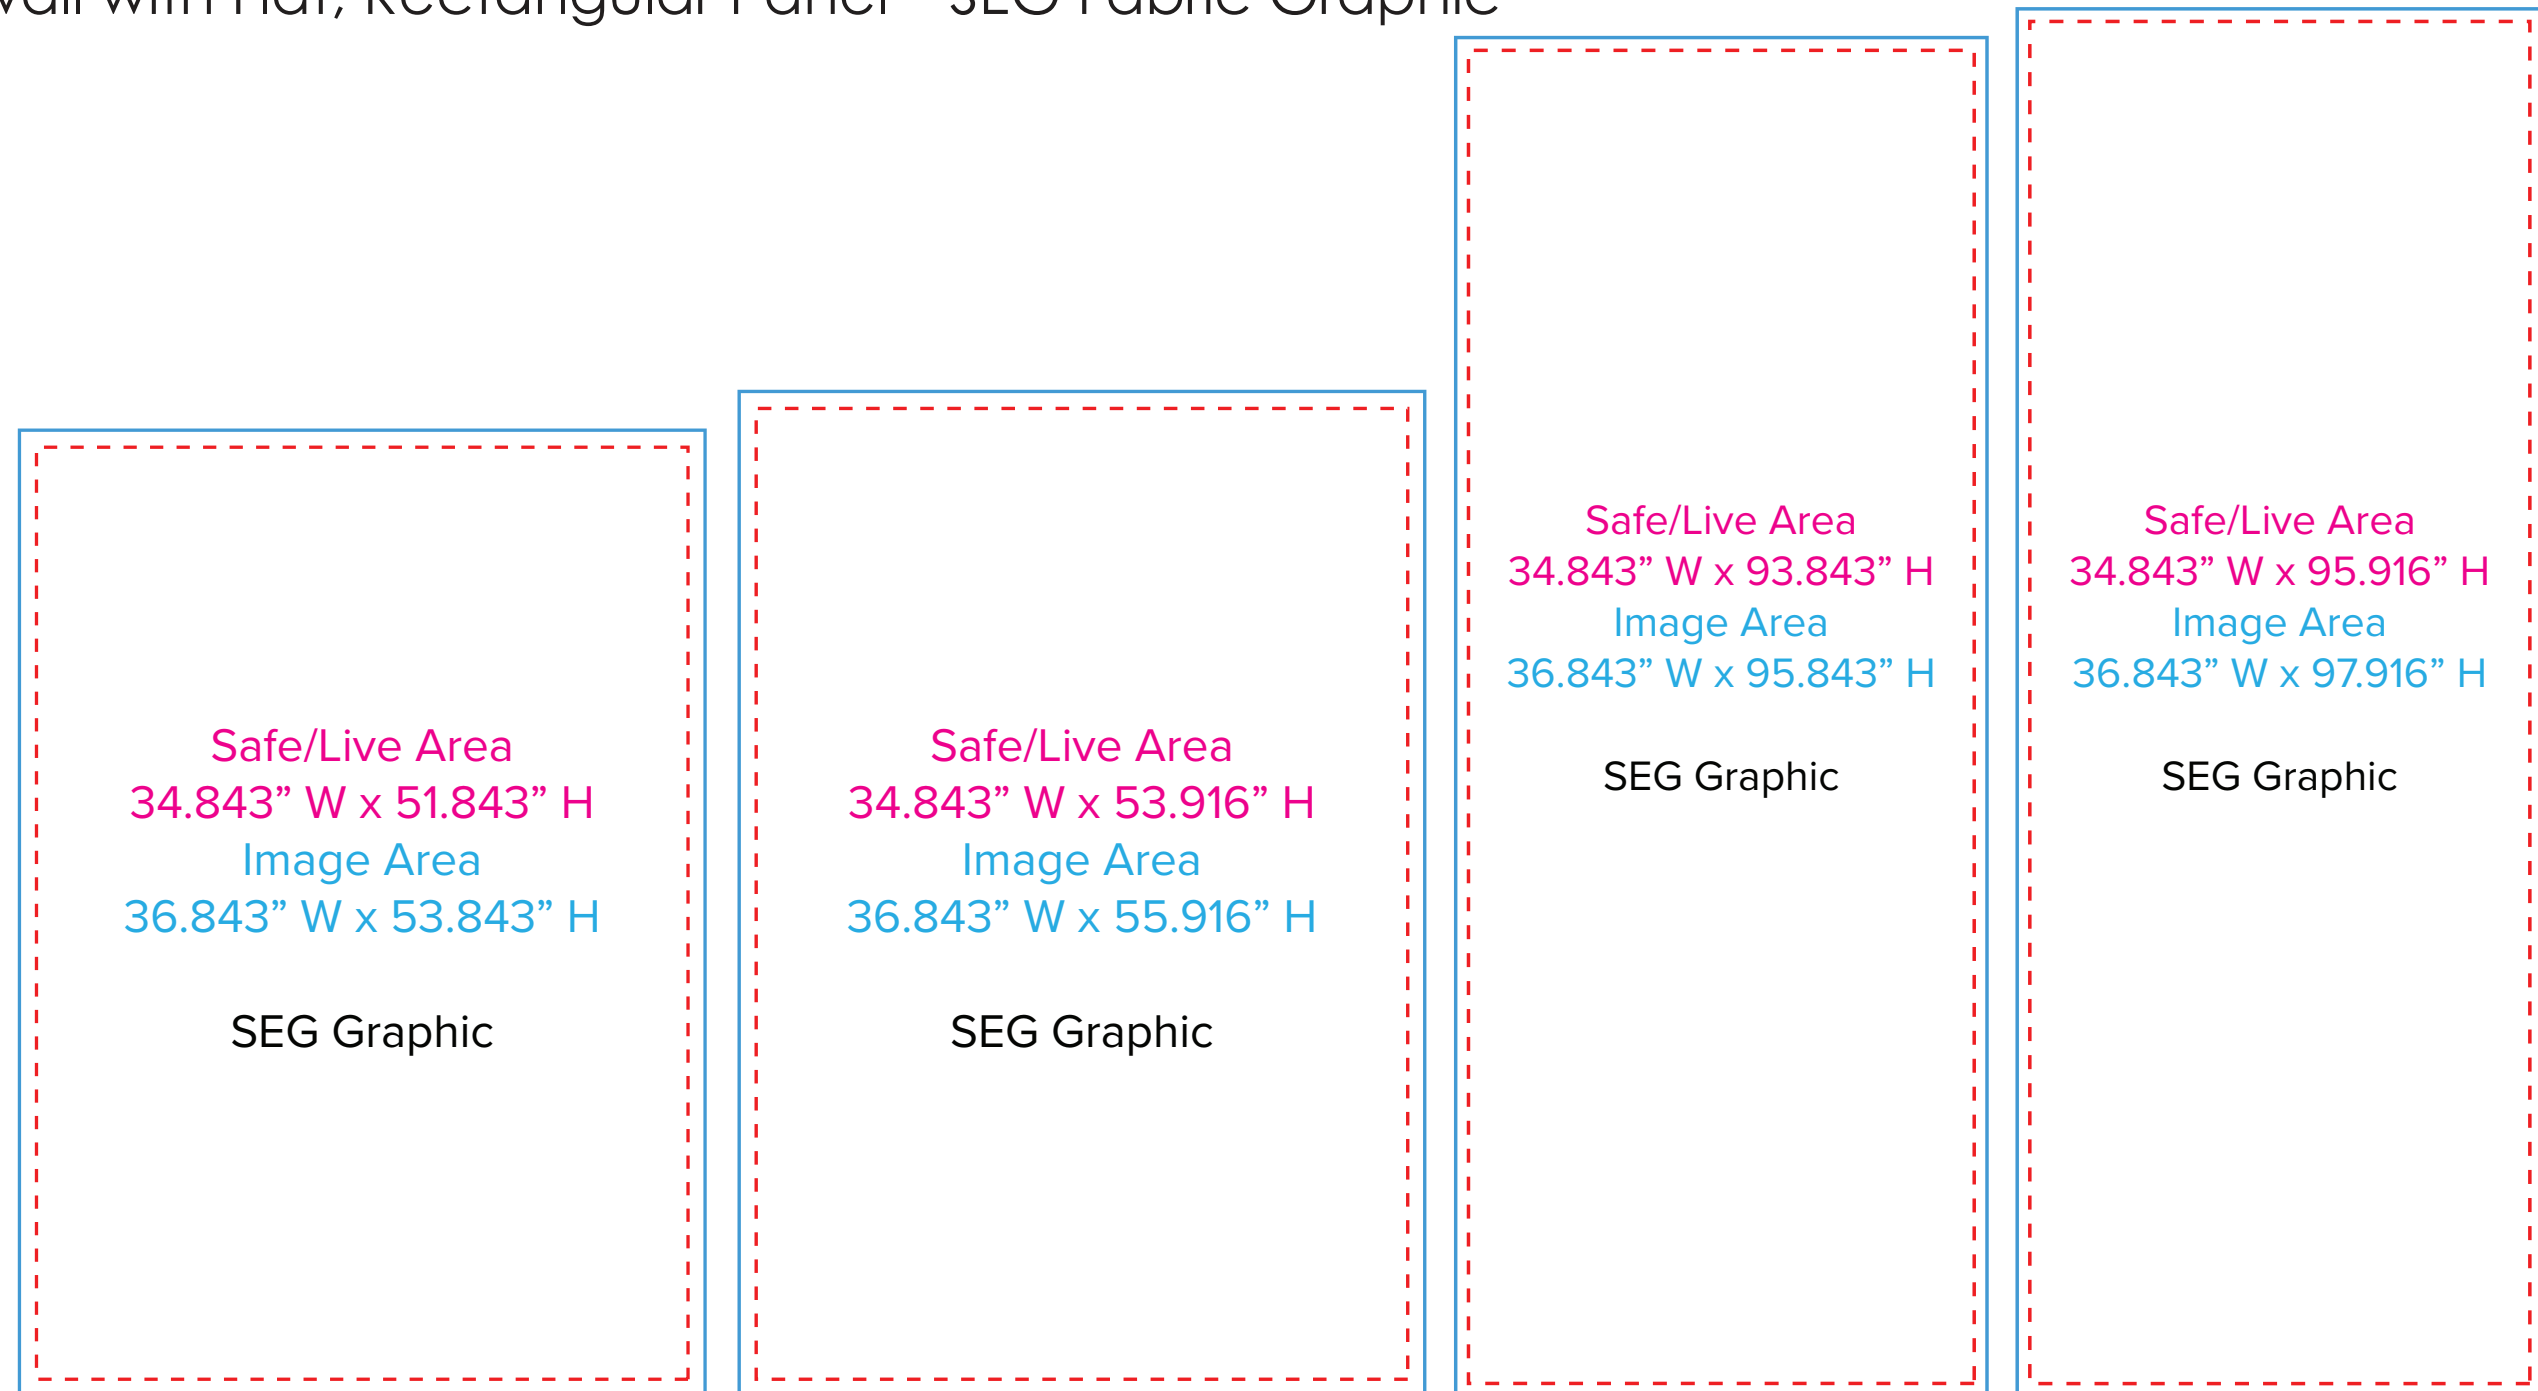

Graphic Template  
10 x 20 Inline Exhibit  
Backwall with Flat, Rectangular Panel – SEG Fabric Graphic

NOTE: All Raster Art (jpg, tiff,psd, png, etc.) must be at least 100 dpi at print size.  
Standard kits are often customized. Please check with Customer Service to ensure that this template matches your specific job.

Graphic Template  
Wireless Charging Coffee/Bistro Table  
Direct Print Vinyl Graphic

NOTE: All Raster Art (jpg, tiff,psd, png, etc.) must be at least 100 dpi at print size.

Standard kits are often customized. Please check with Customer Service to ensure that this template matches your specific job.