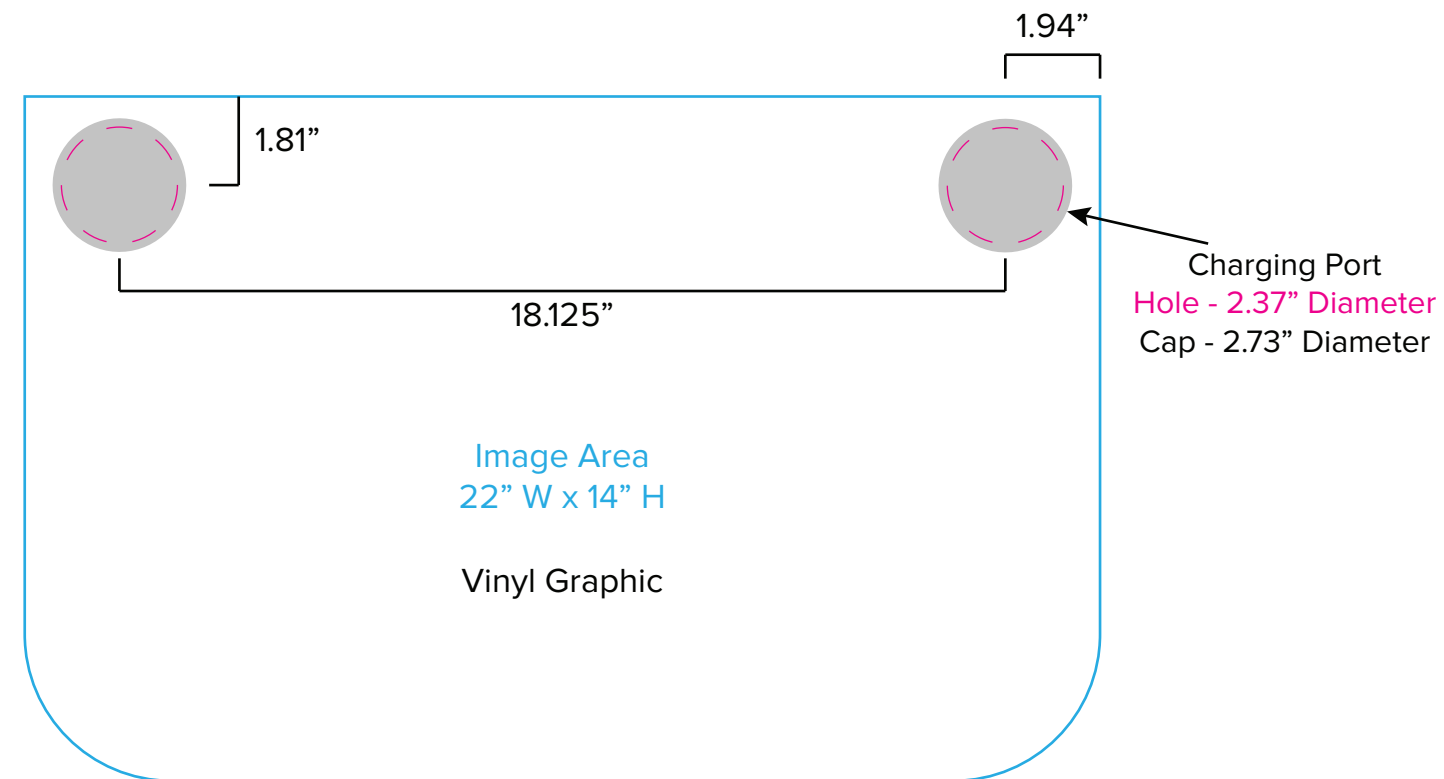

Graphic Template
10 x 10 Inline Exhibit
Backwall with Convex Panel - SEG Graphics

Floating Graphic (B) Note:
Attached to mount with hook and loop.
Varying shapes can be accommodated
but must be no larger than 23" x 23".

NOTE: All Raster Art (jpg, tiff,psd, png, etc.) must be at least 100 dpi at print size.
Standard kits are often customized. Please check with Customer Service to ensure that this template matches your specific job.

Graphic Template

Backwall Workstation Countertop – Vinyl Graphics

Graphics **NOT** included in base price. Please request pricing.

NOTE: All Raster Art (jpg, tiff,psd, png, etc.) must be at least 100 dpi at print size.
Standard kits are often customized. Please check with Customer Service to ensure that this template matches your specific job.

Graphic Template
Portable Counter – Vinyl Graphic

C
Image Area
23.5" W x 37.5" H
Vinyl Graphic

NOTE: All Raster Art (jpg, tiff,psd, png, etc.) must be at least 100 dpi at print size.
Standard kits are often customized. Please check with Customer Service to ensure that this template matches your specific job.