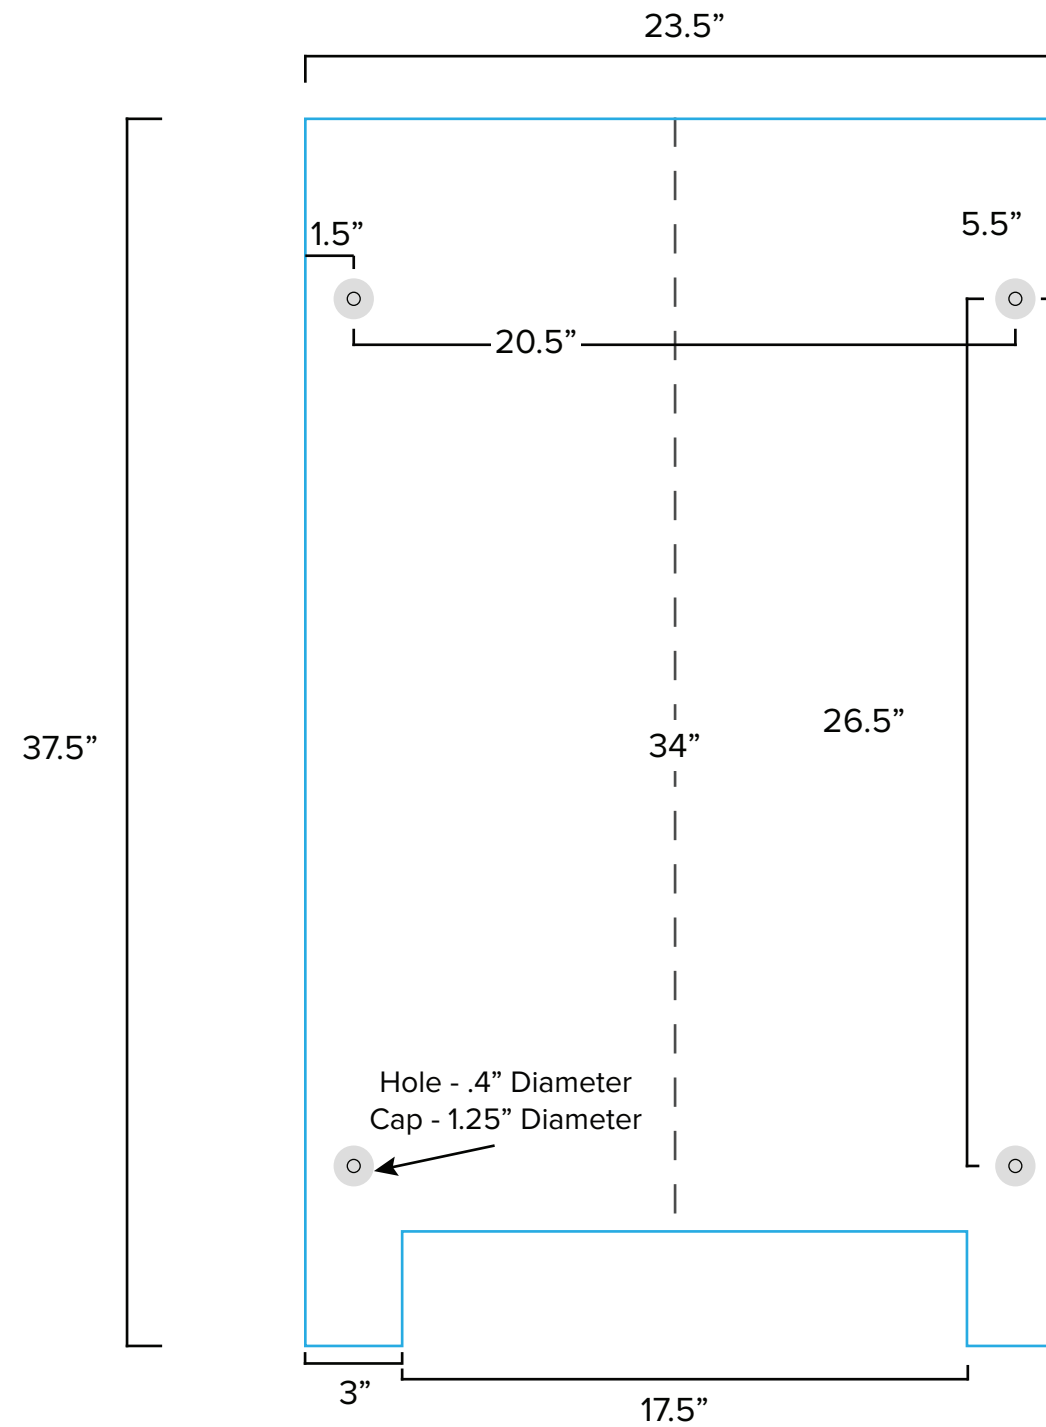

Graphic Template
10 x 10 Inline Exhibit
Backwall with Convex Panel - SEG Graphics

Floating Graphic (B) Note:
Attached to mount with hook and loop.
Varying shapes can be accommodated
but must be no larger than 23" x 23".

Graphic Template

Backwall Workstation Countertop – Vinyl Graphics

Graphics **NOT** included in base price. Please request pricing.

NOTE: All Raster Art (jpg, tiff,psd, png, etc.) must be at least 100 dpi at print size.
Standard kits are often customized. Please check with Customer Service to ensure that this template matches your specific job.

Graphic Template
Portable Counter – Vinyl Graphic

C
Image Area
23.5" W x 37.5" H
Vinyl Graphic

NOTE: All Raster Art (jpg, tiff,psd, png, etc.) must be at least 100 dpi at print size.
Standard kits are often customized. Please check with Customer Service to ensure that this template matches your specific job.