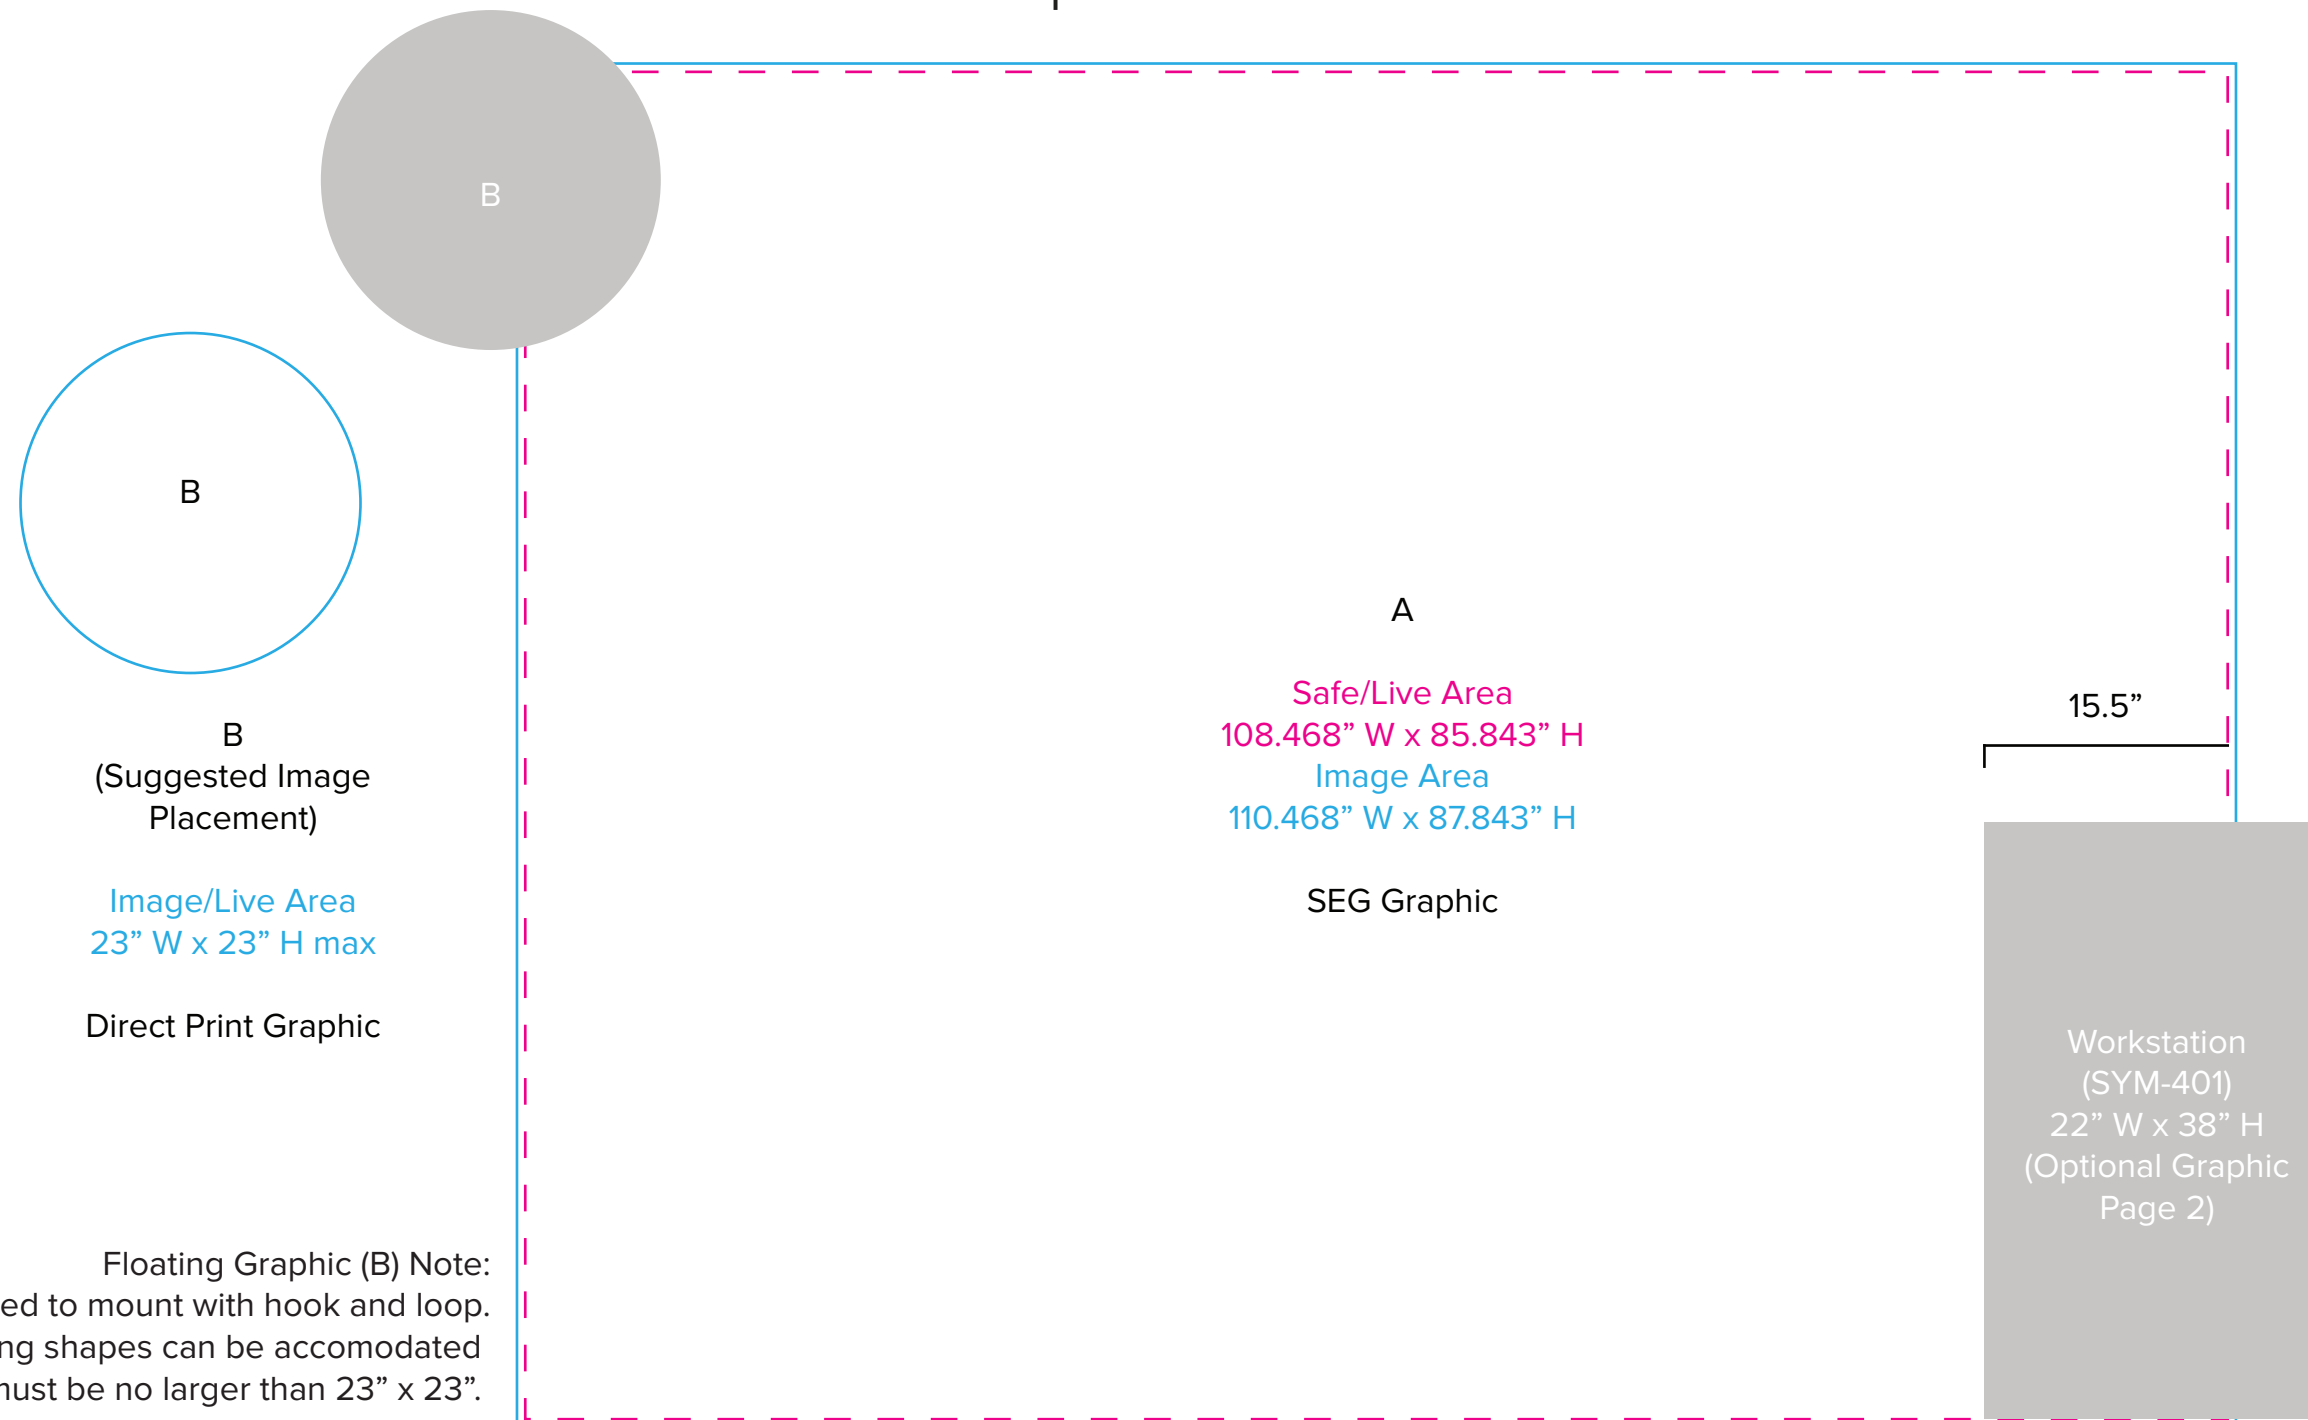

Graphic Template
10 x 10 Inline Exhibit
Backwall with Convex Panel - SEG Graphics

Floating Graphic (B) Note:
Attached to mount with hook and loop.
Varying shapes can be accommodated
but must be no larger than 23" x 23".

NOTE: All Raster Art (jpg, tiff,psd, png, etc.) must be at least 100 dpi at print size.
Standard kits are often customized. Please check with Customer Service to ensure that this template matches your specific job.

Graphic Template

Backwall Workstation Countertop – Vinyl Graphics

Graphics **NOT** included in base price. Please request pricing.

NOTE: All Raster Art (jpg, tiff,psd, png, etc.) must be at least 100 dpi at print size.
Standard kits are often customized. Please check with Customer Service to ensure that this template matches your specific job.

Graphic Template
Portable Counter – Vinyl Graphic

C
Image Area
23.5" W x 37.5" H
Vinyl Graphic

NOTE: All Raster Art (jpg, tiff,psd, png, etc.) must be at least 100 dpi at print size.
Standard kits are often customized. Please check with Customer Service to ensure that this template matches your specific job.