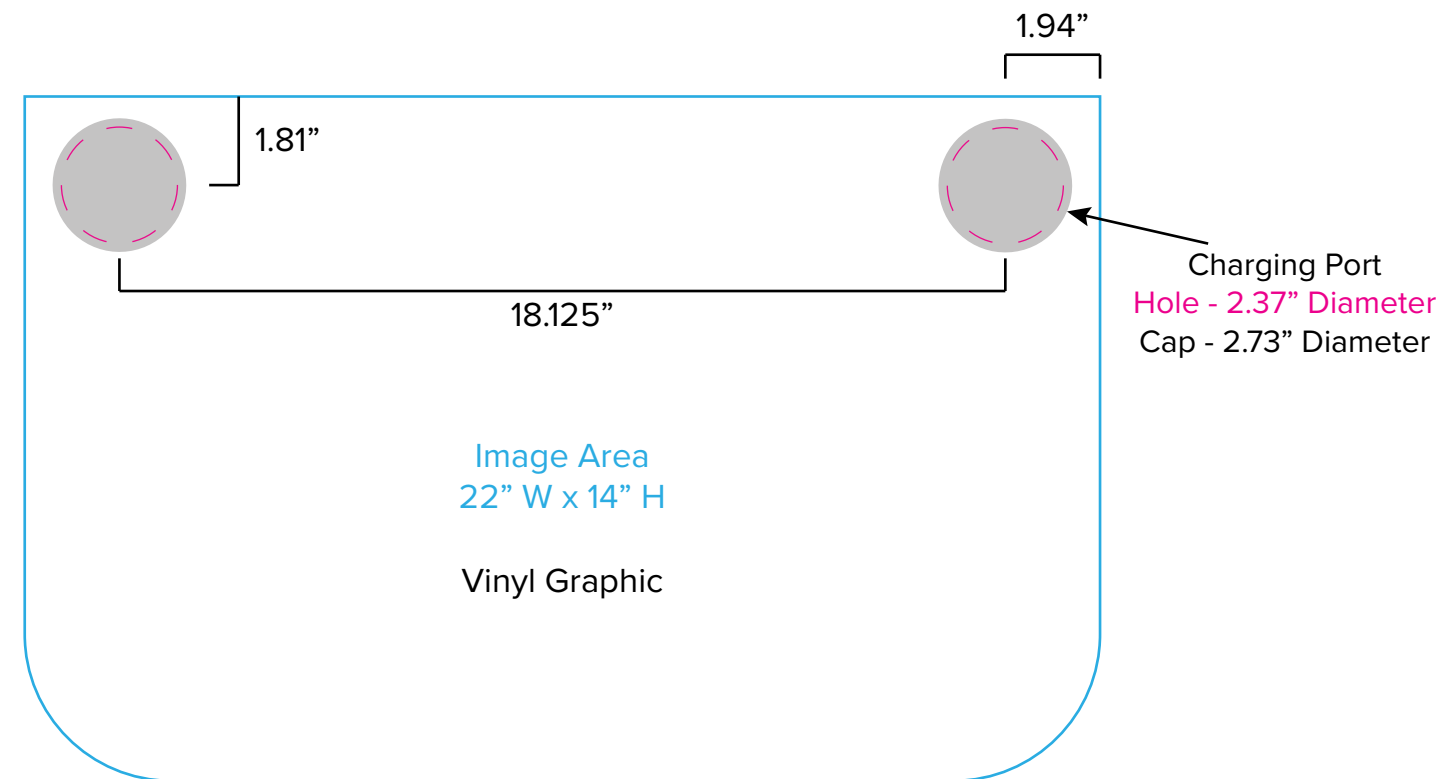

Graphic Template
10 x 10 Inline Exhibit
Backwall with Flat Arched Panels - SEG Graphics

NOTE: All Raster Art (jpg, tiff,psd, png, etc.) must be at least 100 dpi at print size.

Standard kits are often customized. Please check with Customer Service to ensure that this template matches your specific job.

Graphic Template
Backwall Workstation Countertop – Vinyl Graphics
Graphics **NOT** included in base price. Please request pricing.

NOTE: All Raster Art (jpg, tiff,psd, png, etc.) must be at least 100 dpi at print size.
Standard kits are often customized. Please check with Customer Service to ensure that this template matches your specific job.