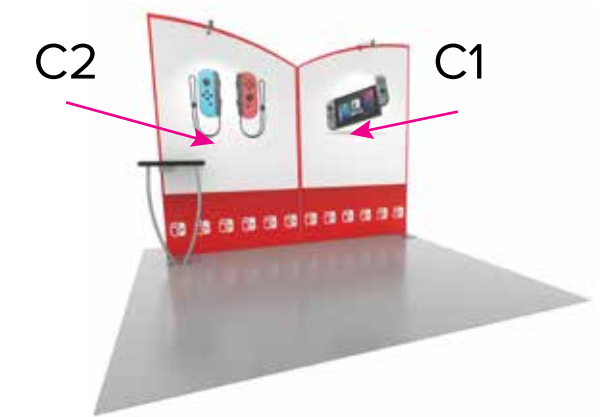

Graphic Template
10 x 10 Inline Exhibit
Backwall with Flat Arched Panels - SEG Graphics

NOTE: All Raster Art (jpg, tiff,psd, png, etc.) must be at least 100 dpi at print size.

Standard kits are often customized. Please check with Customer Service to ensure that this template matches your specific job.

Graphic Template
Backwall Workstation Countertop – Vinyl Graphics
Graphics **NOT** included in base price. Please request pricing.

NOTE: All Raster Art (jpg, tiff,psd, png, etc.) must be at least 100 dpi at print size.
Standard kits are often customized. Please check with Customer Service to ensure that this template matches your specific job.