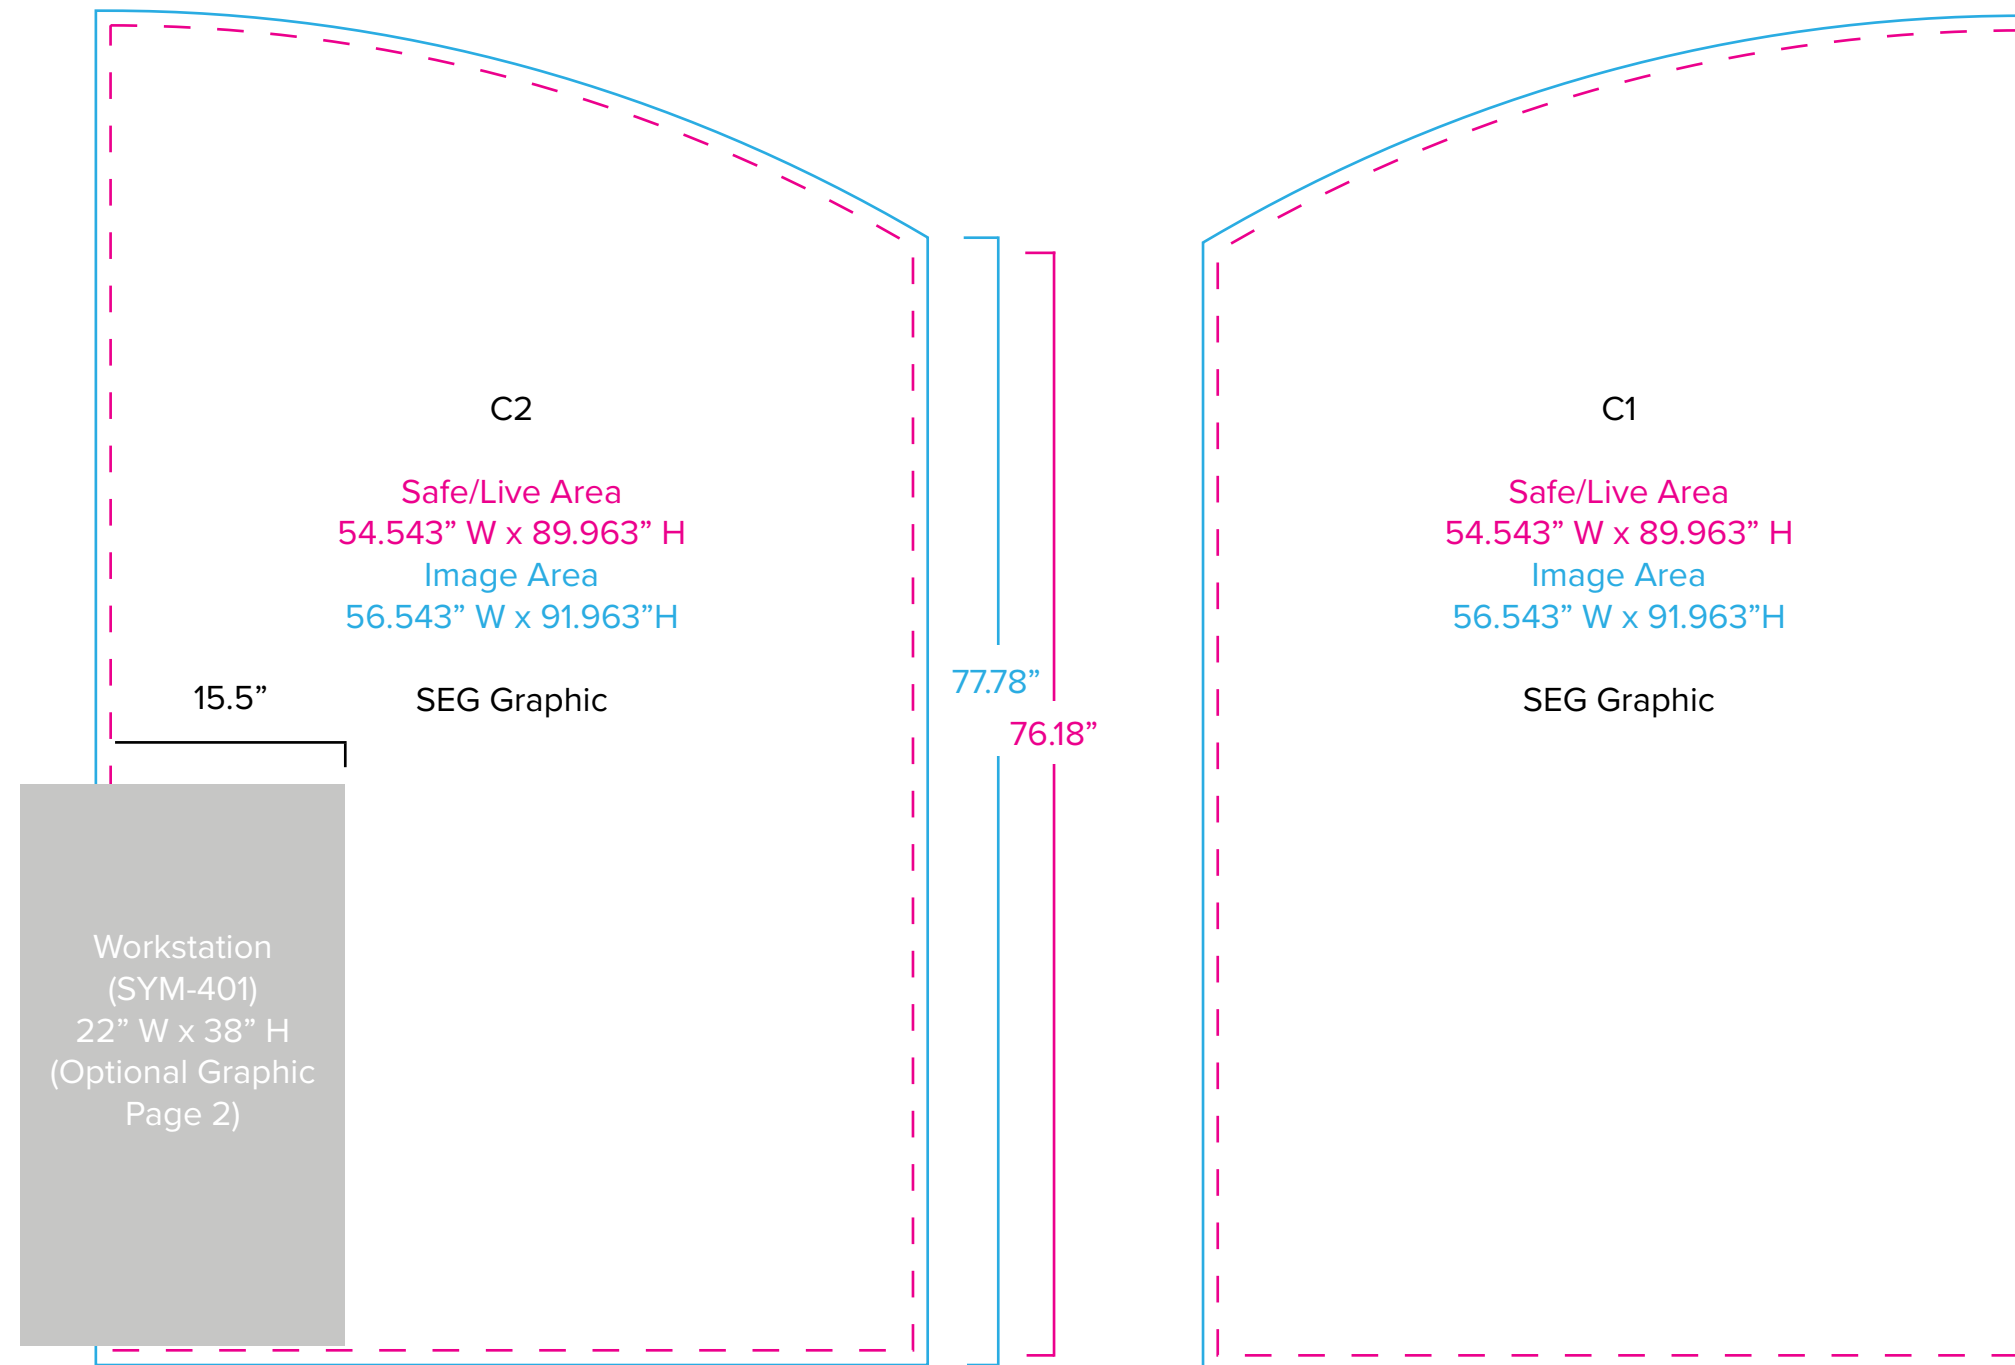

Graphic Template
10 x 10 Inline Exhibit
Backwall with Flat Arched Panels - SEG Graphics

NOTE: All Raster Art (jpg, tiff,psd, png, etc.) must be at least 100 dpi at print size.

Standard kits are often customized. Please check with Customer Service to ensure that this template matches your specific job.

Graphic Template
Backwall Workstation Countertop – Vinyl Graphics
Graphics **NOT** included in base price. Please request pricing.

NOTE: All Raster Art (jpg, tiff,psd, png, etc.) must be at least 100 dpi at print size.
Standard kits are often customized. Please check with Customer Service to ensure that this template matches your specific job.