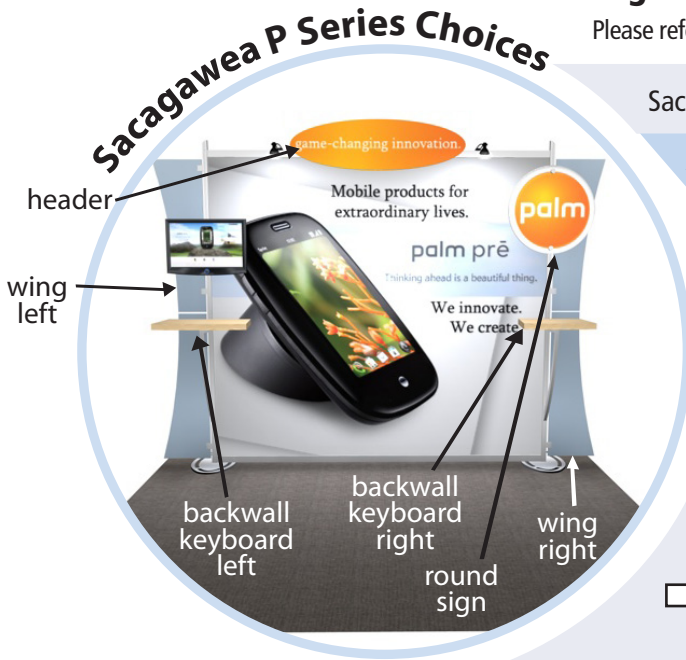

## Sacagawea P Series Portable Hybrid Displays

Please refer to the **specific** 10 foot or 20 foot **kit** for **available options**.

Sacagawea Portable Hybrid Display Kit # \_\_\_\_\_