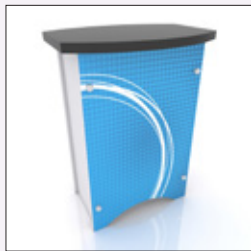

Counters

- Price
- Price w/ Graphic

SYM-400
Backwall Workstation
\$500 | \$685

SYM-401
Backwall Workstation
w/ Charging Ports
\$600 | \$785

SYM-403
Open Reception Counter
\$1250 | \$1435

SYM-404
Open Reception Counter
\$1250 | \$1435

SYM-406
Locking Counter w/ Shelf
\$1500 | \$1625 (front)

SYM-407
Locking Counter w/ Shelf
\$1500 | \$1625 (front)

SYM-408
Locking Counter w/ Shelf
\$1500 | \$1625 (front)

SYM-411
Open Reception Counter
\$1350 | \$1545

SYM-412
Open Reception Counter
\$1350 | \$1545

Accessories

MOD-1376 | \$350
iPad Swivel Mount
w/ Bracket

MOD-1381 | \$316
Literature Tray
w/ Bracket

SYM-124 | \$215
Laminated Shelf
w/ Bracket

MOD-102 | \$275
Small/Medium
Monitor Mount
(excludes monitor)