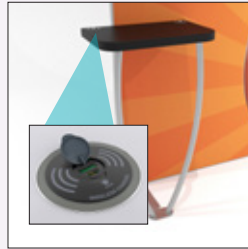

Counters

- Price
- Price w/ Graphic

SYM-400
Backwall Workstation
\$500 | \$685

SYM-401
Backwall Workstation
w/ Charging Ports
\$600 | \$785

SYM-403
Open Reception Counter
\$1250 | \$1435

SYM-404
Open Reception Counter
\$1250 | \$1435

SYM-406
Locking Counter w/ Shelf
\$1500 | \$1625 (front)

SYM-407
Locking Counter w/ Shelf
\$1500 | \$1625 (front)

SYM-408
Locking Counter w/ Shelf
\$1500 | \$1625 (front)

SYM-411
Open Reception Counter
\$1350 | \$1545

SYM-412
Open Reception Counter
\$1350 | \$1545

Accessories

MOD-1376 | \$350
iPad Swivel Mount
w/ Bracket

MOD-1381 | \$316
Literature Tray
w/ Bracket

SYM-124 | \$215
Laminated Shelf
w/ Bracket

MOD-102 | \$275
Small/Medium
Monitor Mount
(excludes monitor)